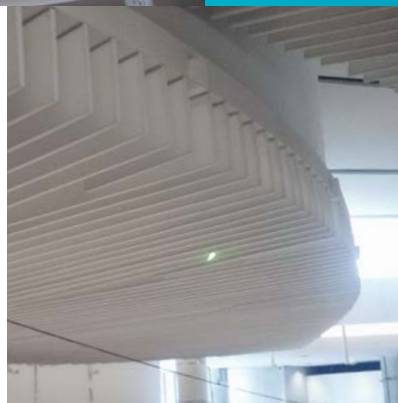

‘We offer a range of both standard and bespoke solutions’

SonexAsia Ltd.

Hong Kong office: Room E,
6th Floor = Eastern
Commercial Centre = 395-399
Hennessy Road = Hong Kong

Shanghai office: No 558
Huanan Road = Huaxin, Qingpu
= Shanghai, China

T +86 21 697 914 71

F +86 21 697 914 78

SONEX
ASIA

www.sonexasia.eu