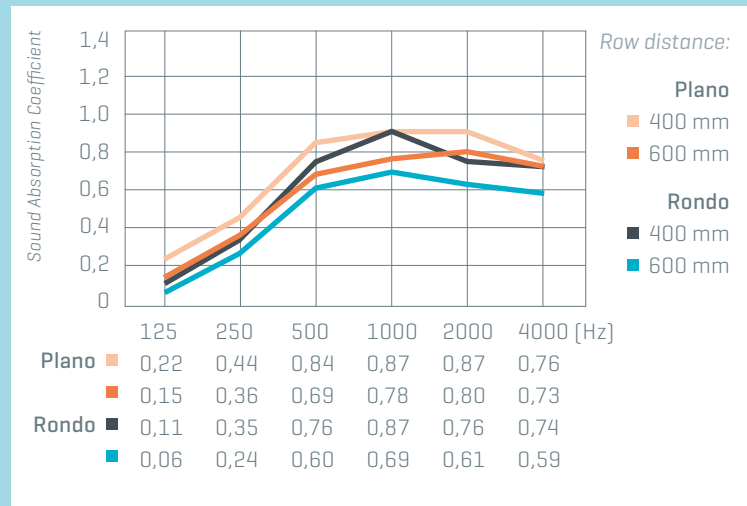

Sound Absorption level (α) according DIN 52 212

▲ **Summarecon Bekasi Shopping Mall Jakarta.** SonexAsia Plano vertical hanging Baffles and Plano acoustic panels are installed to reduce the re-verberation time in the main entrance, East Wing and West Wing. Project managed by Interdesign Jakarta.

➤ **Bekasi Selatan.**